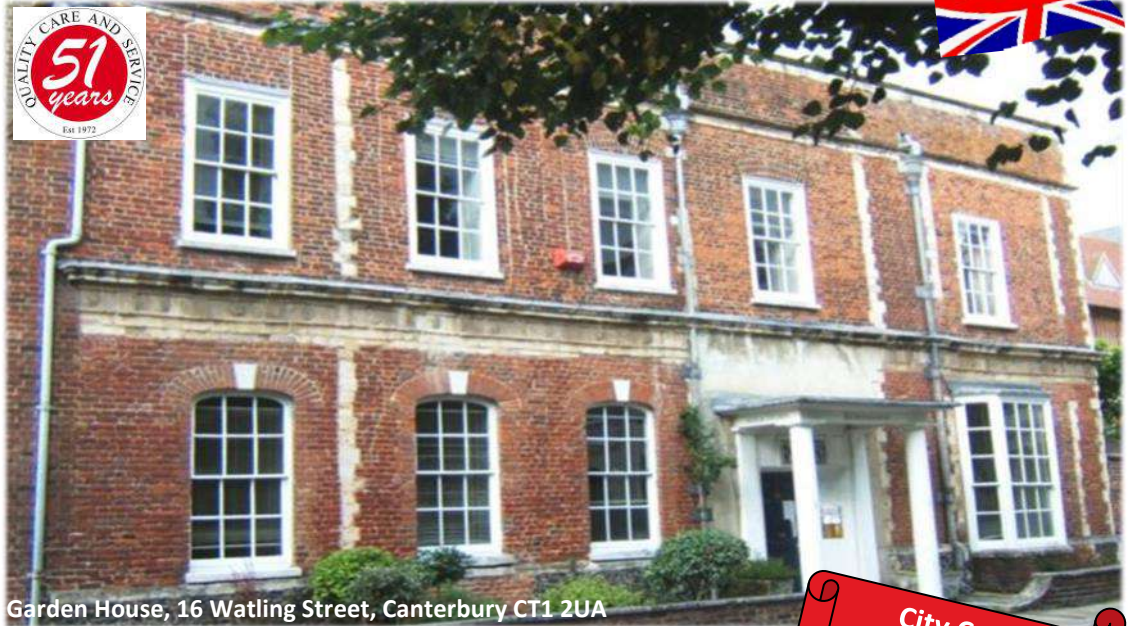

"It's so international here, we all have to speak English!"

Concorde International Summer Schools Canterbury Study Centre

Garden House, 16 Watling Street, Canterbury CT1 2UA

16 June - 25 August 2024, Sunday arrivals
For students aged 8 - 17

Why Canterbury?

- In the heart of Canterbury, near to the famous cathedral
- Additional classrooms at Christ Church University nearby
- Adjacent to Whitefriars Shopping Centre & bus station
- Excellent transport links to Eurostar International & London
- Our year-round school welcomes individuals and groups

City centre experience

- Ideal location for students wanting to experience the city of Canterbury and surrounding areas
- Safe environment for our younger learners aged 8+ with high levels of supervision and welfare
- Great location for individual students to make friends with people from many other nationalities
- Family Study Programmes available July and August*